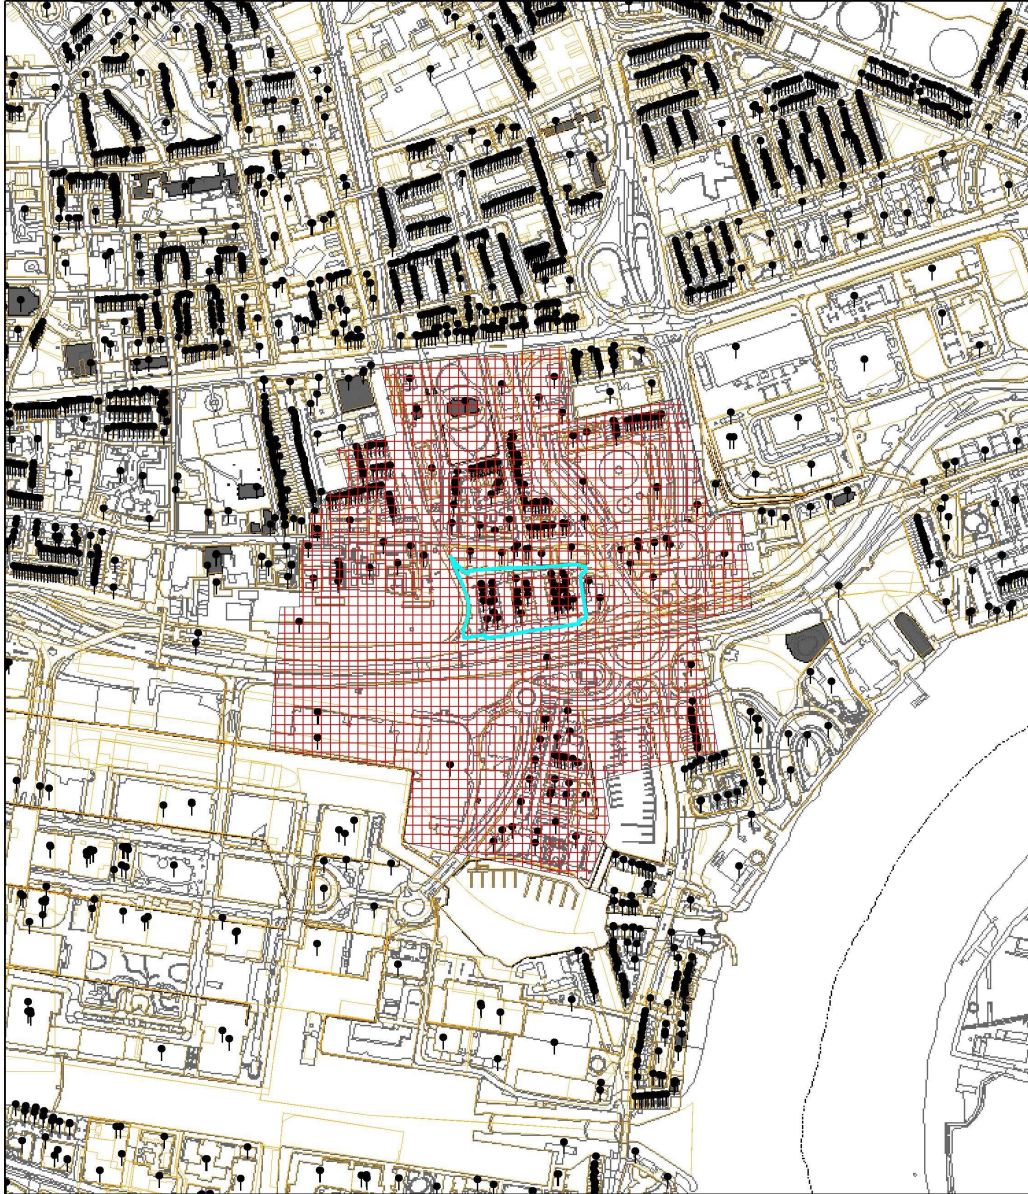

Planning Application Site Map

-  Planning Application Site Boundary
-  Other Planning Applications
-  Consultation Area
-  Land Parcel Address Point

This map is based upon Ordnance Survey material with the permission of Ordnance Survey on behalf of the Controller of Her Majesty's Stationery Office © Crown copyright. Unauthorised reproduction infringes Crown copyright and may lead to prosecution or civil proceedings. London Borough of Tower Hamlets 100019288, 2010.